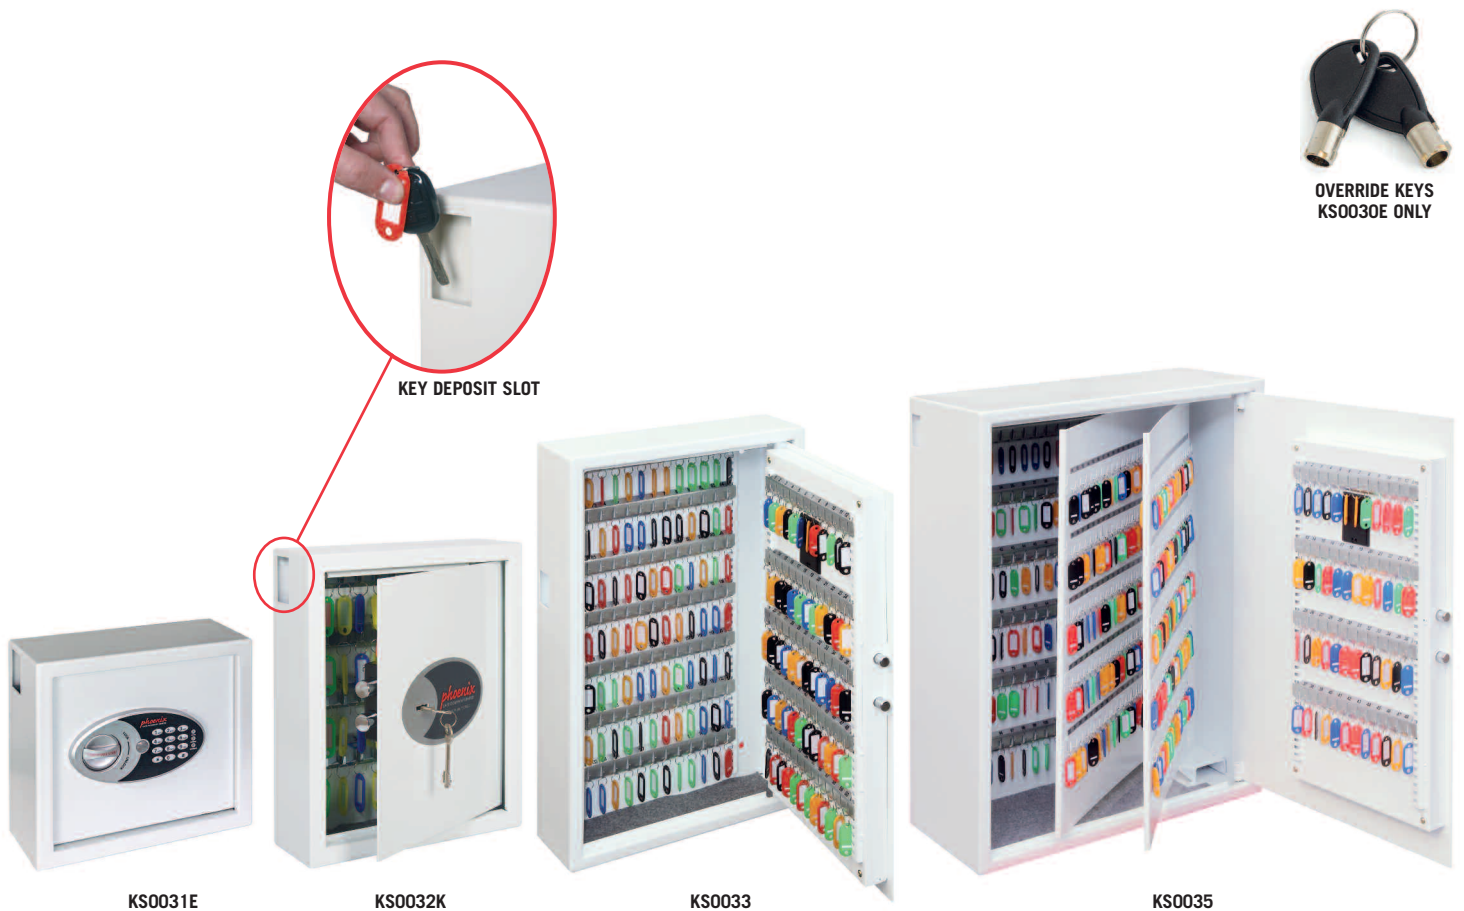

# KS0030 SERIES CYGNUS KEY DEPOSIT SAFES

**THE PHOENIX CYGNUS SERIES OF KEY DEPOSIT SAFES** are available in capacities of 30-700 keys and all come with a key deposit facility. Ideal for home, office, schools, garages and office blocks.

- **LOCKING** – **KS0030K** – Fitted with a high quality key lock and comes complete with two keys. **KS0030E** – Advanced ‘user friendly’ electronic locking with anti-tamper or bounce solenoid locking system. For added peace of mind these safes are fitted with a key override facility should the code be misplaced (2 keys supplied).
- **SECURITY** – When bolted to a wall these key safes provide defence against burglaries aimed at stealing car keys, house keys etc.
- **FIXING** – Ready prepared for fixing to the wall with bolts supplied.
- **SPECIAL FEATURES** – Key deposit slot, allowing keys to be deposited without the need to open the safe.
- **KEY TAGS** – Supplied complete with a selection of coloured key rings
- **COLOUR** – Finished in a high quality scratch resistant White paint RAL9003.

KS0030K

KS0030E

MODEL NUMBER	EXTERNAL DIMENSIONS H x W x D	INTERNAL DIMENSIONS H x W x D	DEPOSIT SLOT H x W x D	WEIGHT	CAPACITY
KS0031K/E	280 x 300 x 100mm	275 x 295 x 80mm	55 x 35 x 15mm	6.5kg	30 keys
KS0032K/E	360 x 300 x 100mm	350 x 275 x 80mm	55 x 35 x 15mm	7.5kg	48 keys
KS0033K/E	660 x 430 x 130mm	655 x 425 x 110mm	55 x 35 x 15mm	20kg	144 keys
KS0034E	755 x 580 x 250mm	745 x 570 x 230mm	55 x 35 x 15mm	43kg	300 keys
KS0035E	760 x 580 x 280mm	750 x 570 x 260mm	55 x 35 x 15mm	46kg	500 keys
KS0036E	760 x 580 x 330mm	750 x 570 x 310mm	55 x 35 x 15mm	49kg	700 keys